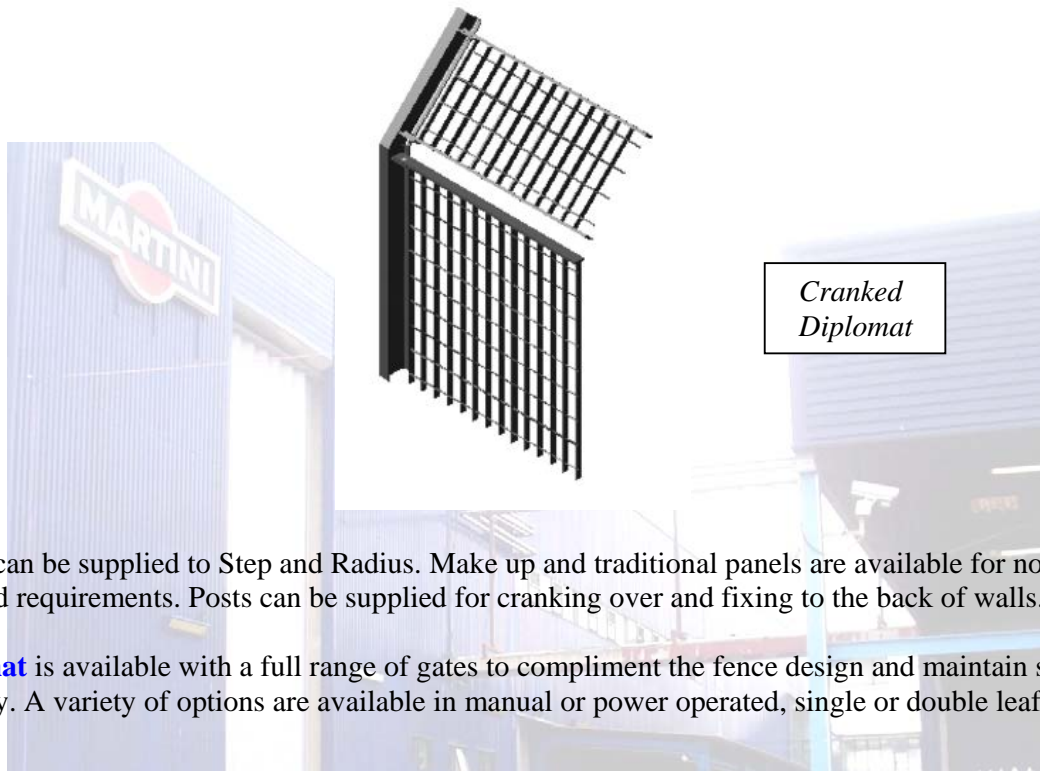

Diplomat Prestige

Diplomat panels can be supplied to suit difficult site conditions. Technical advice and information is readily available from our sales and design teams. Please ask for further information.

Where the client is unable to provide sufficient detail our experienced personnel are available to visit your site and carry out a custom design survey.

Panels can be supplied to Step and Radius. Make up and traditional panels are available for non standard requirements. Posts can be supplied for cranking over and fixing to the back of walls.

Diplomat is available with a full range of gates to compliment the fence design and maintain security integrity. A variety of options are available in manual or power operated, single or double leaf gates.

Type	Mesh Size	Post Centres	Post Section	Height
PD1-60	60 X 50	2.13m	102 x 44 RSJ	0.93m
PD1-60	60 X 50	2.13m	102 x 44 RSJ	1.40m
PD1-60	60 X 50	2.13m	102 x 44 RSJ	1.90m
PD1-60	60 X 50	2.13m	102 x 44 RSJ	2.51m
PD1-100	100 X 60	2.13m	102 x 44 RSJ	0.93m
PD1-100	100 X 60	2.13m	102 x 44 RSJ	1.40m
PD1-100	100 X 60	2.13m	102 x 44 RSJ	1.90m
PD1-100	100 X 60	2.13m	102 x 44 RSJ	2.51m