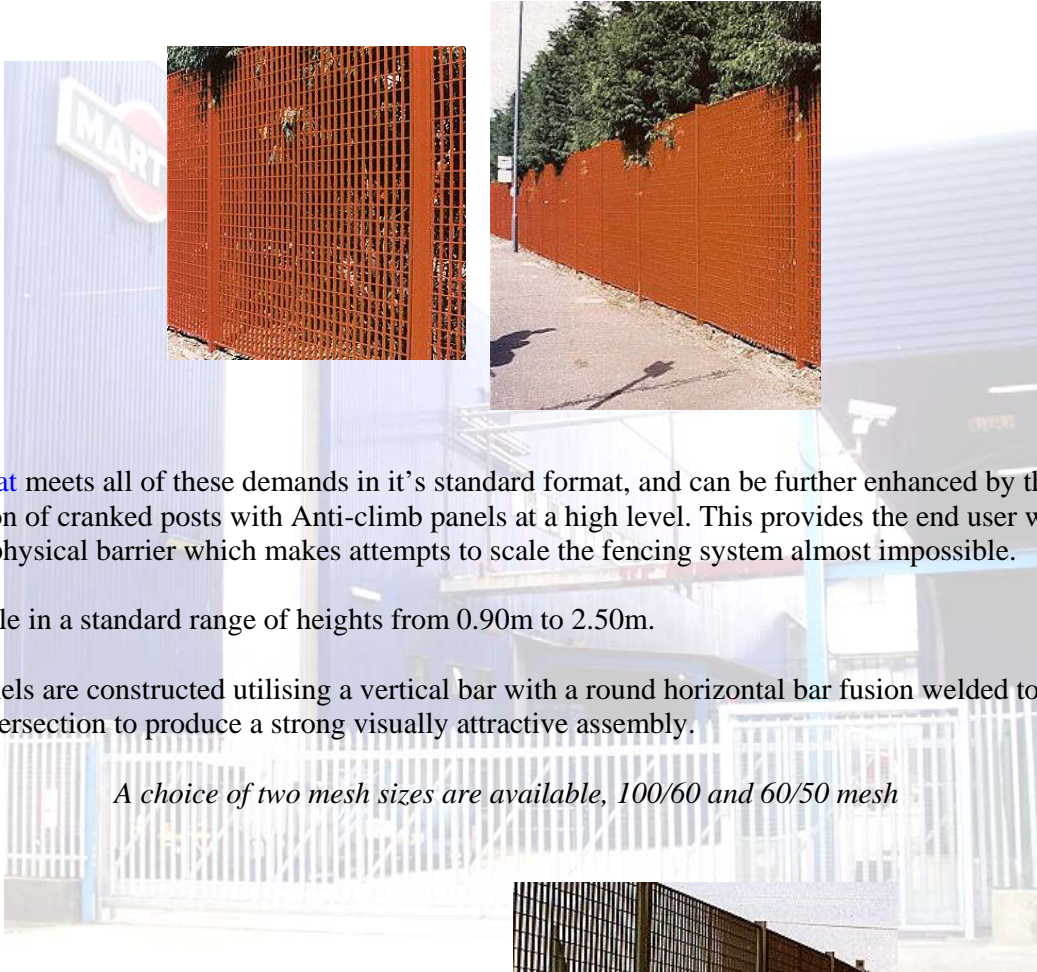

Diplomat Prestige

Developed in response to market demand; for a fencing system for prestige locations where a change from conventional designs is required. The **Diplomat** range has the added advantage of no reduction in security, as the fundamental design of the panel retains security to a high standard.

The enhanced design offers security, with aesthetic style and a high resistance to climbing but retains the project image at its boundary.

Diplomat meets all of these demands in its standard format, and can be further enhanced by the provision of cranked posts with Anti-climb panels at a high level. This provides the end user with a secure physical barrier which makes attempts to scale the fencing system almost impossible.

Available in a standard range of heights from 0.90m to 2.50m.

The panels are constructed utilising a vertical bar with a round horizontal bar fusion welded to it at each intersection to produce a strong visually attractive assembly.

A choice of two mesh sizes are available, 100/60 and 60/50 mesh

Diplomat Prestige

Diplomat panels can be supplied to suit difficult site conditions. Technical advice and information is readily available from our sales and design teams. Please ask for further information.