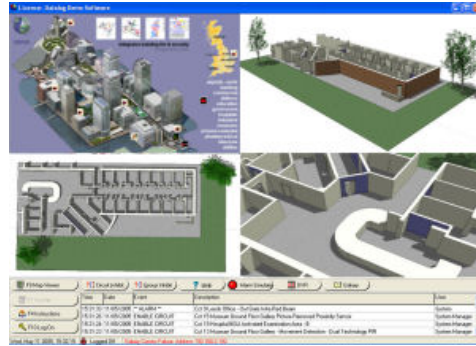

## PC Alarm Systems and Graphical Monitoring for Control Rooms

Paramount can offer our Utility clients, and large university and education complexes and large hospitals with a bespoke designed security management system (SMS). The sms solution provides a control room operator with graphical map interfaces showing the locations of all types of security detection deployed around your premises.

The SMS security solution is available as a fully scalable system, Paramount Offer solutions from a number of manufacturers and we offer our own in house CAD design facility to produce all types of site maps and graphics to suit each circumstance.

Control solutions can accommodate intruder alarms, fire alarms, CCTV, Lone working systems and even perimeter alarms from fencing.

The SMS offers a cost effective solution to allow a single operator to control and manage hundreds of detection zones, send cameras immediately to view a suspected problem location, and log all events to an audit trail as they unfold.