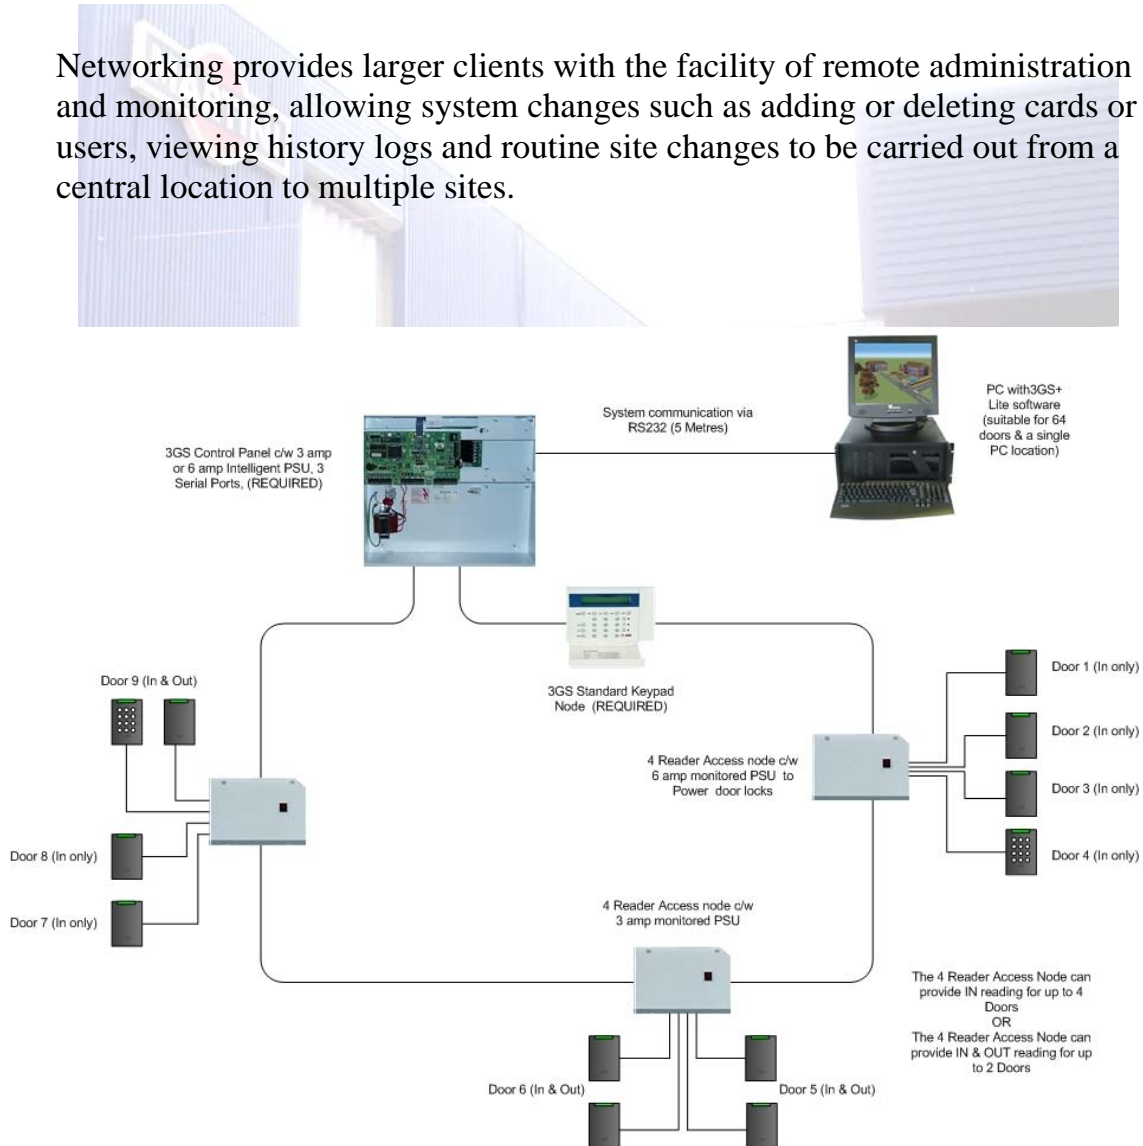

Paramount Security Group

PC Based Access Control

Data Sheet- AC2

Paramount offer a range of Access control systems designed for larger clients such as Utility Companies, Industrial Estates, and large PLC's.

Our Access Control solutions operate in either a standalone format at each site, or with the facility to network them together to a corporate headquarters or a remote control room.

Networking provides larger clients with the facility of remote administration and monitoring, allowing system changes such as adding or deleting cards or users, viewing history logs and routine site changes to be carried out from a central location to multiple sites.

Paramount Security Group

PC Based Access Control

Data Sheet- AC2

The range can offer control on doors and turnstiles, electric gates and barriers and also provide third party control to the Intruder alarm system. Controlling the alarm through the card access allows the alarm to remain armed, and shunts out an armed door whilst a legitimate user passes through by using their card or keyfob.

Paramount design site specific solutions, including the use of maps and 3D site plans, with optional live CCTV interfaces.

Using the CCTV interface allows a live window from a local CCTV camera to be displayed on a door or gate as it is operated by a user passing through.