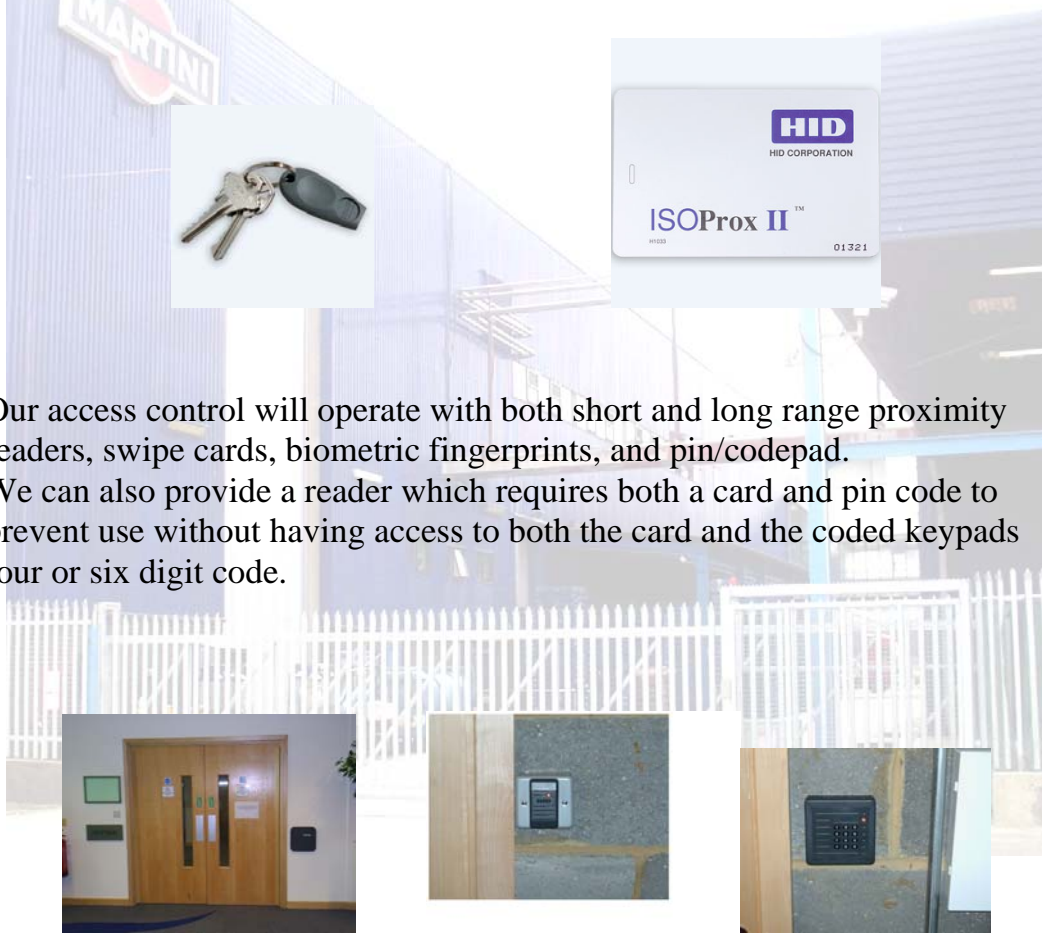

Paramount Security Group

PC Based Access Control

Data Sheet- AC2

The range can offer control on doors and turnstiles, electric gates and barriers and also provide third party control to the Intruder alarm system. Controlling the alarm through the card access allows the alarm to remain armed, and shunts out an armed door whilst a legitimate user passes through by using their card or keyfob.

Paramount can supply a wide range of user cards, from standard keyfobs to attach to car keys through to Proximity cards which can be thermally printed as an identity card with the card holder's details and photograph.

Our access control will operate with both short and long range proximity readers, swipe cards, biometric fingerprints, and pin/codepad. We can also provide a reader which requires both a card and pin code to prevent use without having access to both the card and the coded keypads four or six digit code.

The access system can control up to 10,000 users and 64 doors with the facility to expand further with additional equipment.