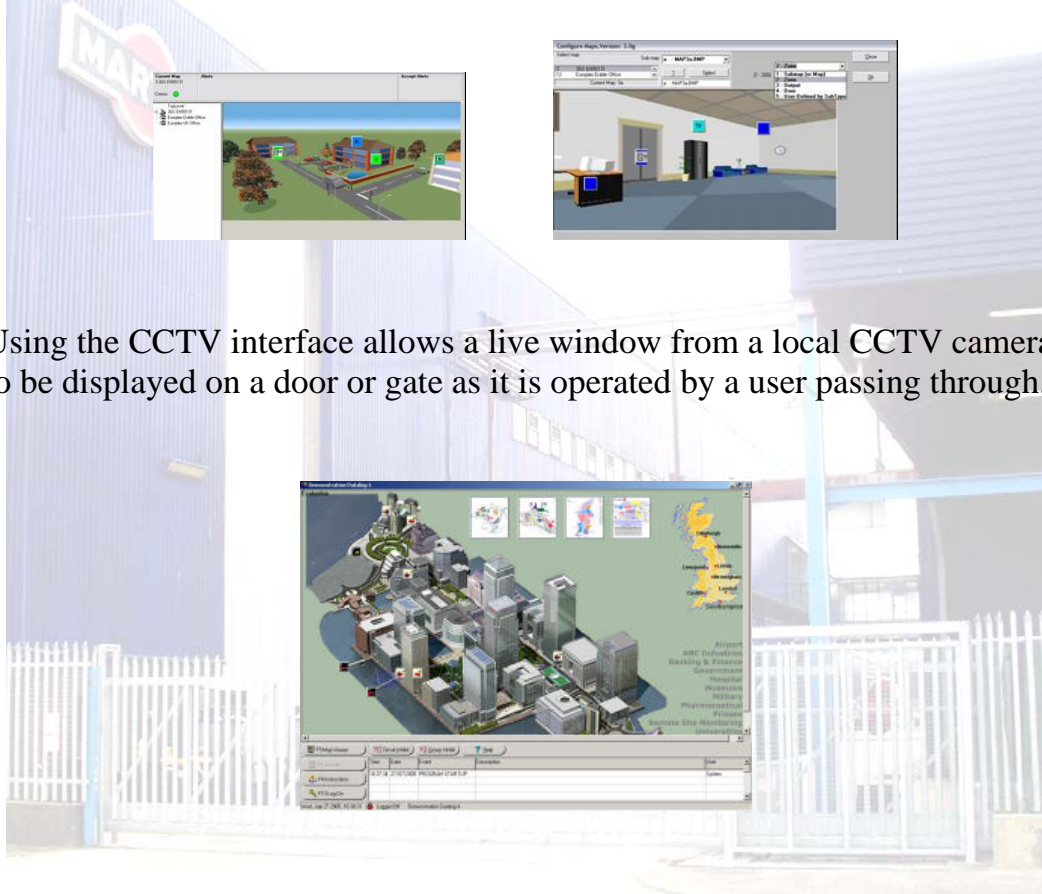

Paramount Security Group

PC Based Access Control

Data Sheet- AC2

The range can offer control on doors and turnstiles, electric gates and barriers and also provide third party control to the Intruder alarm system. Controlling the alarm through the card access allows the alarm to remain armed, and shunts out an armed door whilst a legitimate user passes through by using their card or keyfob.

The access system can control up to 10,000 users and 64 doors with the facility to expand further with additional equipment.

Paramount Security Group

PC Based Access Control

Data Sheet- AC2

We can provide a number of options for PC monitoring and control, allowing a security guard to monitor the system, and observe the users photographs on screen as the card is presented to a door or gate around the protected site.

Paramount design site specific solutions, including the use of maps and 3D site plans, with optional live CCTV interfaces.

Using the CCTV interface allows a live window from a local CCTV camera to be displayed on a door or gate as it is operated by a user passing through.